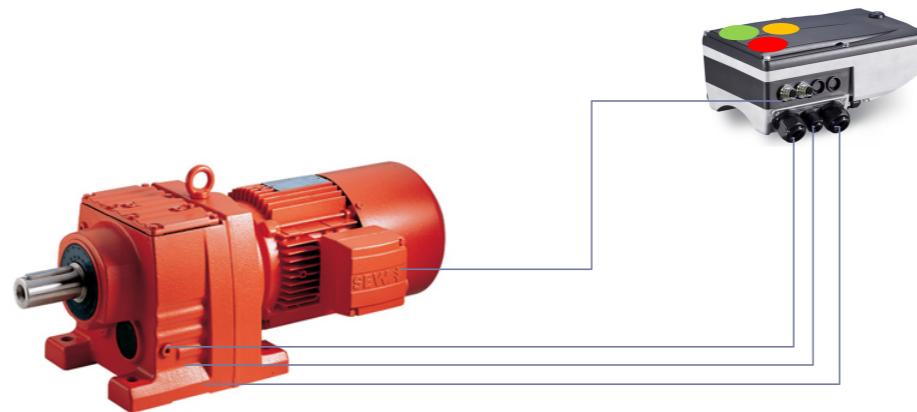

Predictive Maintenance

- Using multiple sensors to predict Remaining Useful Life (RUL) of Industrial Plants based on gear motors

- Vibration
- Noise
- Temperature
- Oil

- Long-short term memories
 - Recurrent Neural Networks