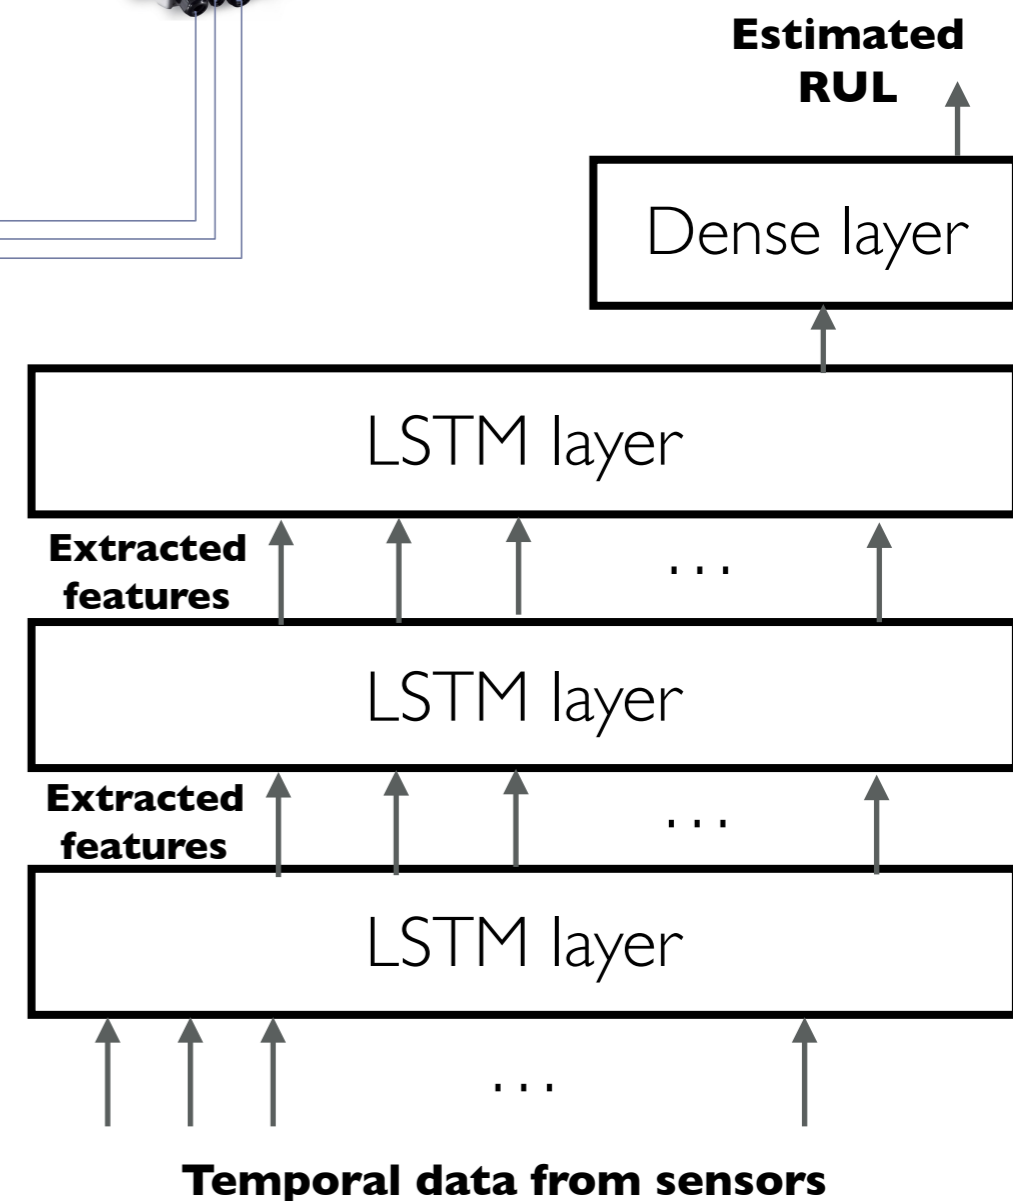

Predictive Maintenance

- Using multiple sensors to predict Remaining Useful Life (RUL) of Industrial Plants based on gear motors

- Vibration
- Noise
- Temperature
- Oil

- Long-short term memories
 - Recurrent Neural Networks