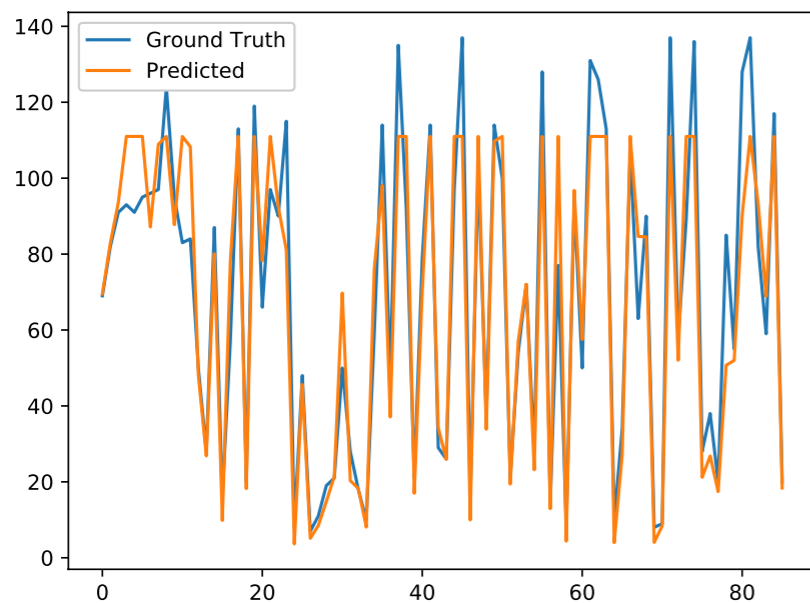

Predictive Maintenance

- Using multiple sensors to predict Remaining Useful Life (RUL) of Industrial Plants based on gear motors

- Vibration
- Noise
- Temperature
- Oil

- Long-short term memories
 - Recurrent Neural Networks